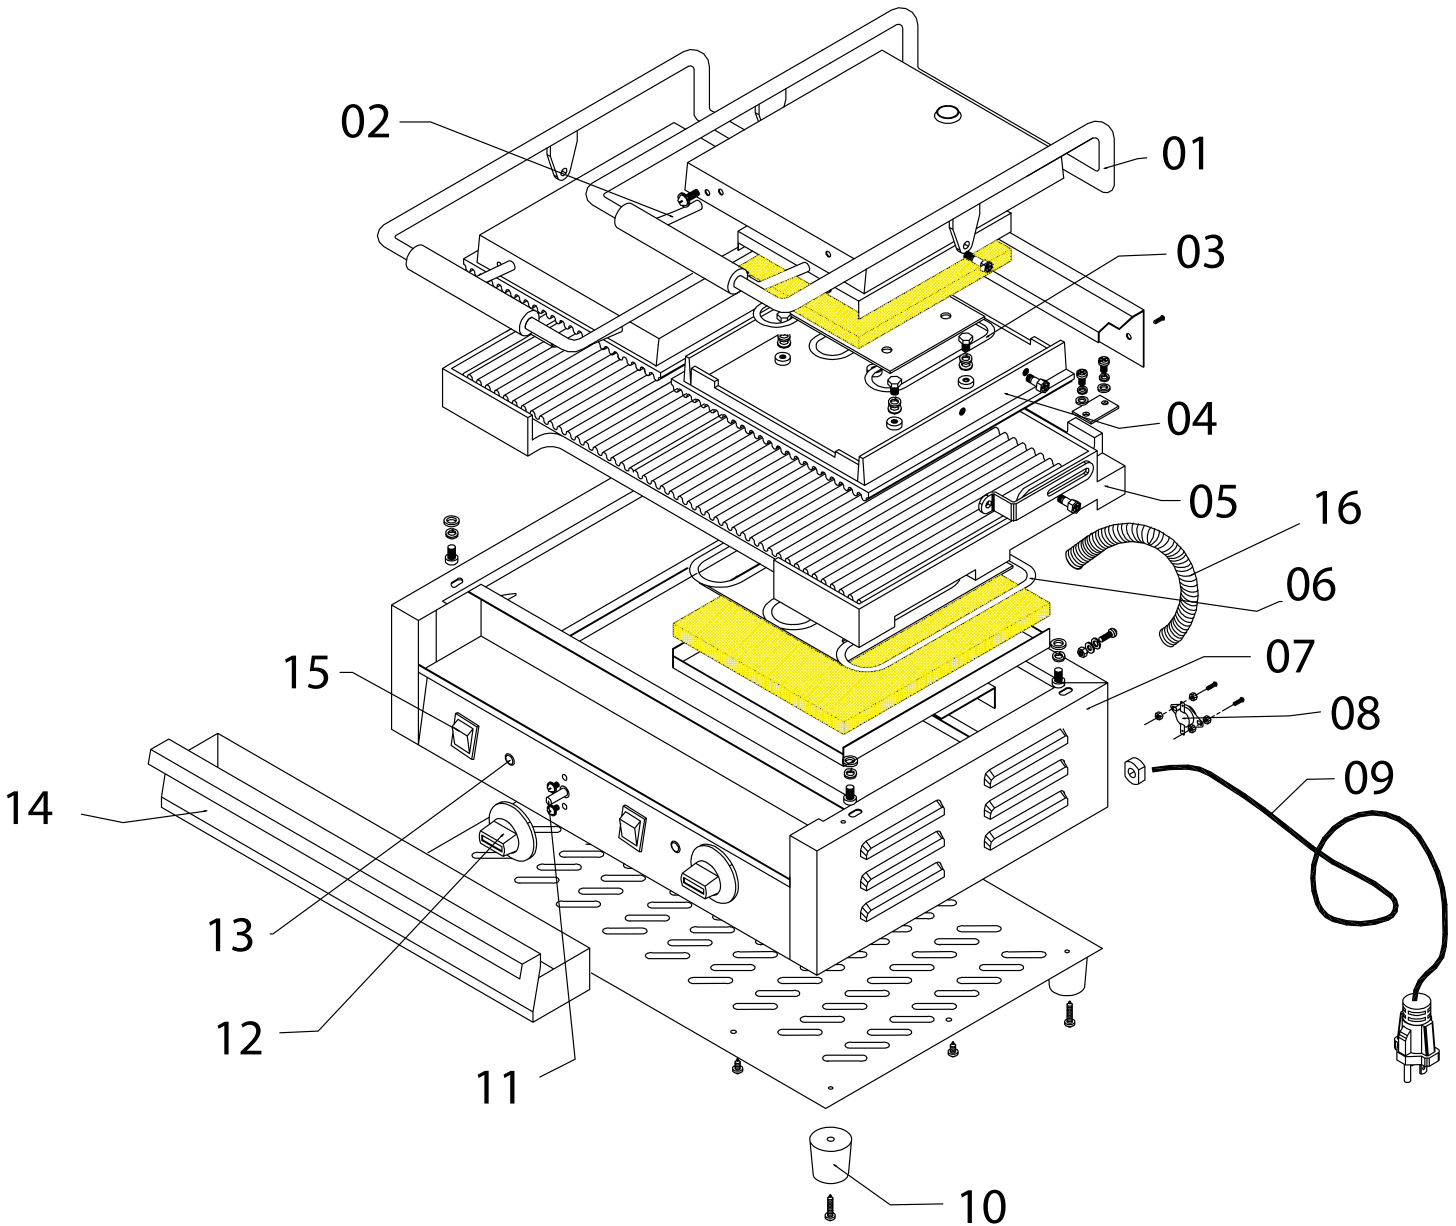

# Parts Breakdown

Model PG-CN-0711-R 19937

# Parts Breakdown

---

## Model PG-CN-0711-R 19937

Item No.	Description	Position	Item No.	Description	Position	Item No.	Description	Position
20337	Big Handle for 19937	1	20343	Body for 19937	7	20349	Indicator Light for 19937	13
20338	Small Handle for 19937	2	20344	Thermo Cut Out for 19937	8	20350	Oil Tray for 19937	14
20339	Top Element for 19937	3	20345	Plug and Lead for 19937	9	20351	On/Off Switch for 19937	15
20340	Top Cast Iron for 19937	4	20317	Foot for 19937	10	16480	Protection Spiral for 19937	16
20341	Bottom Cast Iron for 19937	5	20347	Thermostat for 19937	11			
20342	Bottom Element for 19937	6	20315	Old Style Dial for 19937	12			